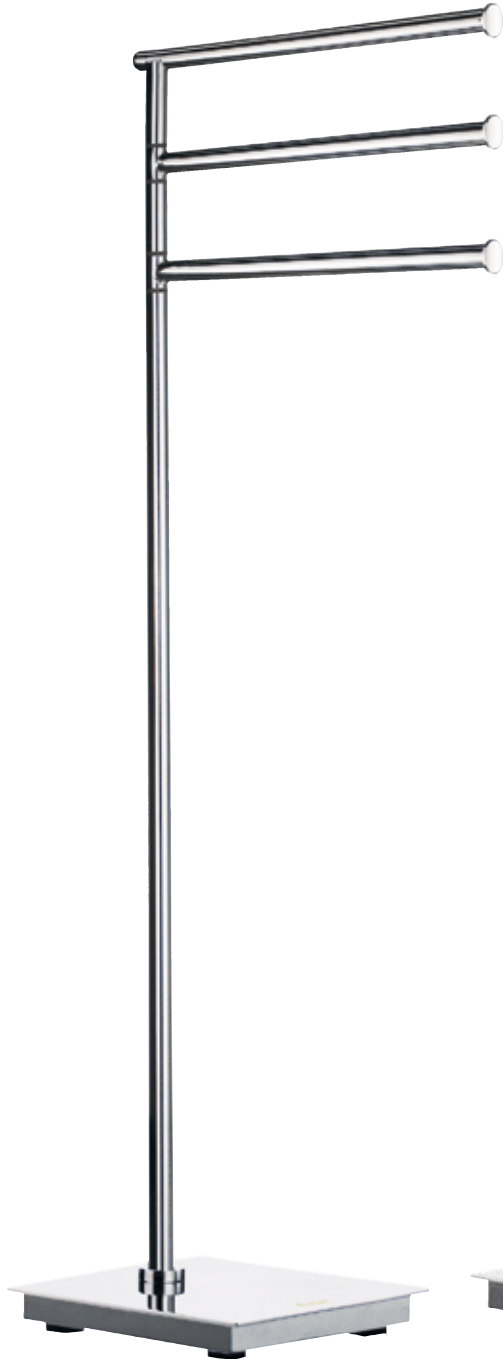

TRIPLE TOWEL RAIL FK604